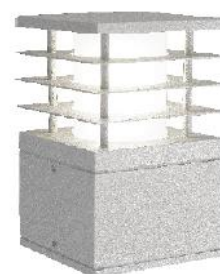

stalp aluminiu (7233-65) pentru bec E27 - h:65cm D:110x110mm h:650mm				
00-468/65	9-7233656	gri	4/1	
00-4686/65	9-72336566	satinat	4/1	
00-4687/65	9-7233657	auriu antic	4/1	
00-4681/65	9-72336571	auriu rustic	4/1	
00-4688/65	9-72336581	ruginiu	4/1